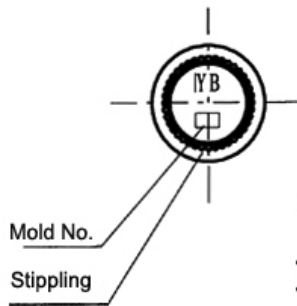

# HS FRENCH FLINT

THE GLASS CONTAINER SPECIALISTS

Screw-pitch: 3  
Screw-breadth: 1.8  
Screw-thread: 2.2

3:1

## 5ML AMBER KINGSTON GLASS BOTTLE

Product code	KIN5ML
Finish	Screw Neck DIN18
Capacity	5ml
Brim-full capacity	5ml