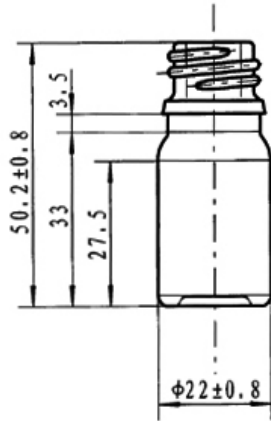

# HS FRENCH FLINT

THE GLASS CONTAINER SPECIALISTS

Screw-pitch: 3  
Screw-breadth: 1.8  
Screw-thread: 2.2

3:1

## 5ML AMBER KINGSTON GLASS BOTTLE

Product code	KIN5ML
Finish	Screw Neck DIN18
Capacity	5ml
Brim-full capacity	5ml