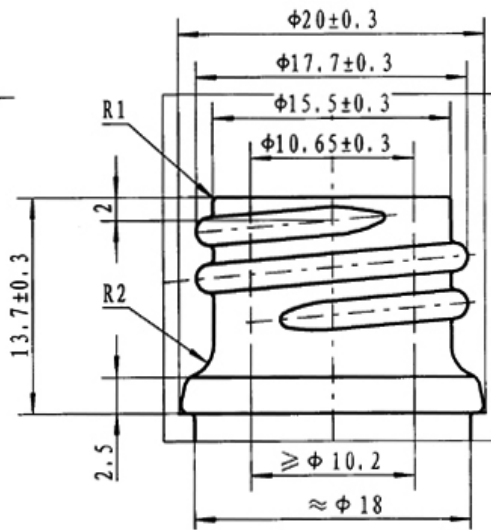

# HS FRENCH FLINT

THE GLASS CONTAINER SPECIALISTS

Screw-pitch: 3  
Screw-breadth: 1.8  
Screw-thread: 2.2

3:1

## 5ML AMBER KINGSTON GLASS BOTTLE

Product code	KIN5ML
Finish	Screw Neck DIN18
Capacity	5ml
Brim-full capacity	5ml